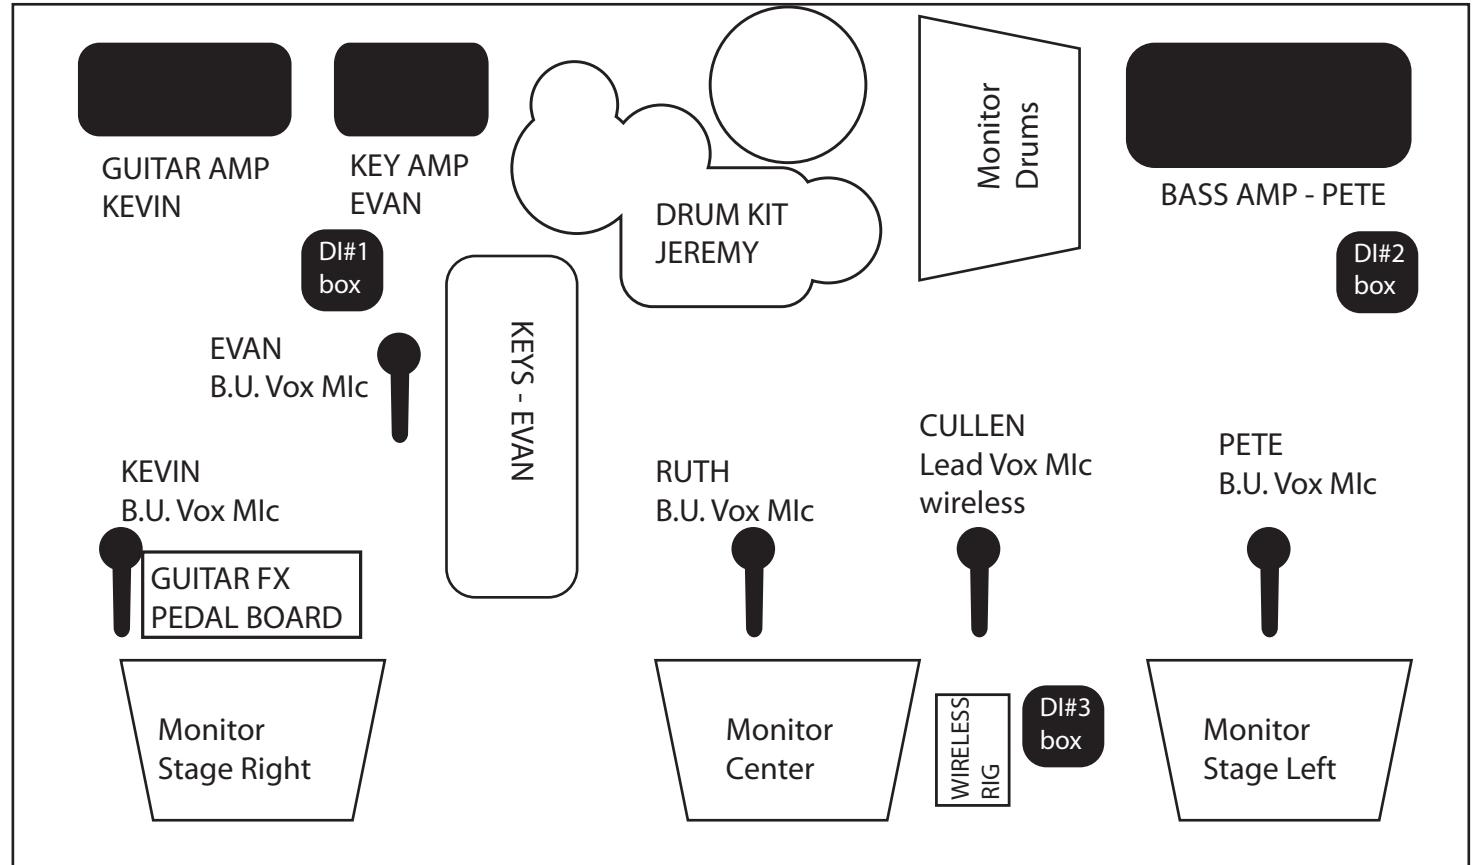

Bass Guitar Rig:

- Ibanez 4 string bass
 - Fender Bassman tube amplifier head
 - Ampeg dual 15" Model V-4V speaker cabinet
- Stage requirements: DI box, monitored, vocal mic*

Keyboard Rig:

- Fender Rhodes Piano
 - Casio-Tone 405 mini elec. Organ
 - Yamaha portable elec. Keyboard
 - Midi-controller w/ synth module
 - 3 channel Yorkville Bloc 100K 12" speaker amp w/ line-out
- Stage requirements: DI box, monitored, vocal mic*

- Shure Beta 58a
- Stage requirements: monitored

Drums Rig

- Yamaha Birch Custom 6-piece w/ cymbals
- Stage Requirements: prefers rear stage/drum monitor, drum mic'ing

*CLU has its own microphones and stands if venue cannot fulfill mic requirements

GENERE: Hip Hop, Funk, Rock, Soul
 ADDITIONAL REQ. : 3 DI boxes

PLEASE NOTE:

Cullen Runs/provides
 his own compressor w/ tube pre amp
 + wireless microphone and reciever

Back up vocalist (especially Ruth)
 occassionally sing lead vocal

MONITOR MIXES: Nice balance of the band in all speakers

with the following emphasis:

DRUM MONITOR: Vocals, kick, bass, lead guitar, keys

STG RIGHT: Vocal, bass, lead guitar, keys, kick

STG CENTER: Vocals, bass, keys, kick